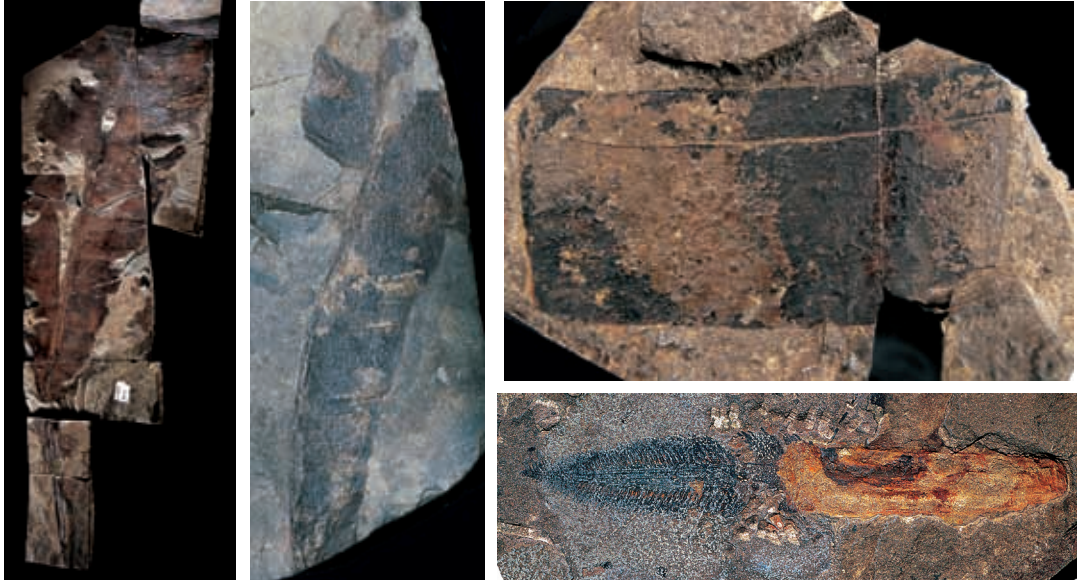

***Bjuvia dolomitica* sp. n.**
(WACHTLER & KONIJNENBURG 2000)

Triassic - Anisian

Dioonitocarpidium moroderi (LEONARDI, 1953; nov. comb. Kus-
tatscher et. al. 2004) female cone

Leaf

Leaf and female sporophyll